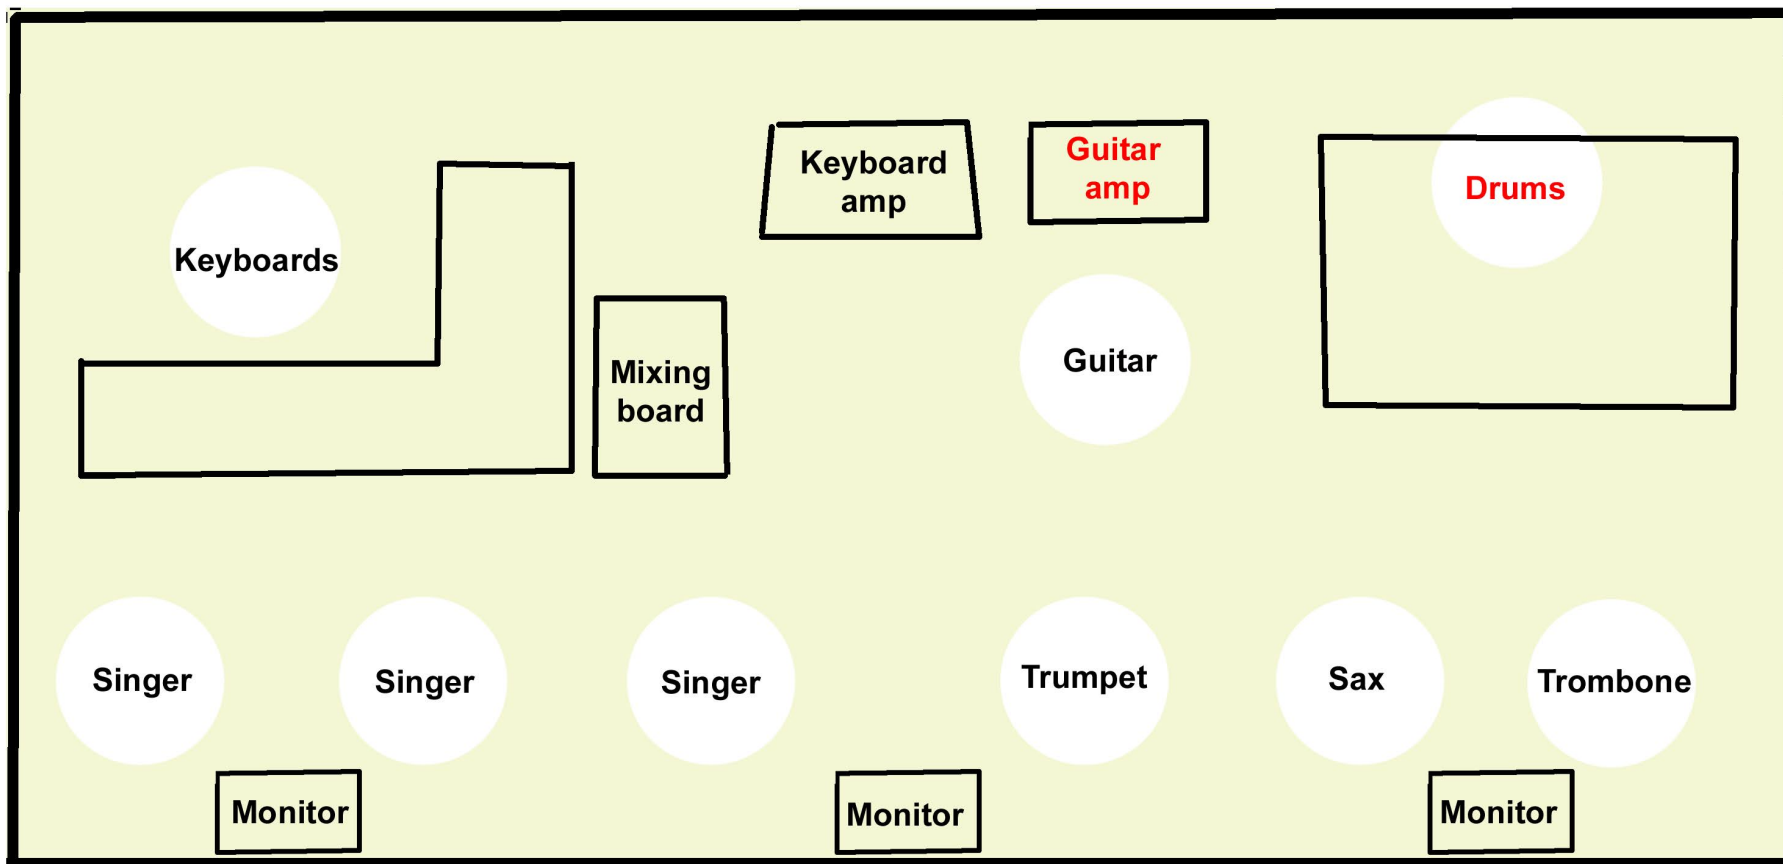

Weddings and small venues:

Band provides all required equipment including wireless microphones, main speakers, monitors and stage lighting.

Minimum stage size required is 9x18.

Concerts or clubs with in-house sound:

Band sends one line out for the entire front line, and one line out for keyboards, including kbd bass. A drum riser is NOT requested or preferred.

House mics needed only for guitar and drums.

RETROSPECT STAGE PLOT

9'x18' - 10'x20' - 12'x24'